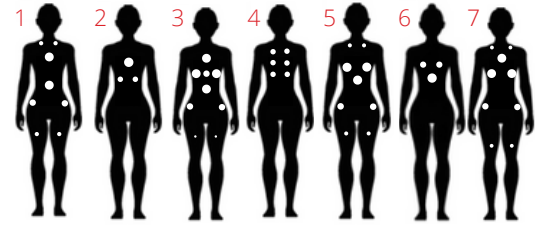

# Thermēa L707

89"x89"x37"

WATER JETS  
48

7 Places : 7 seats  
Weights : 4130 lbs full (935 lbs empty)  
Volume : 1450 liters