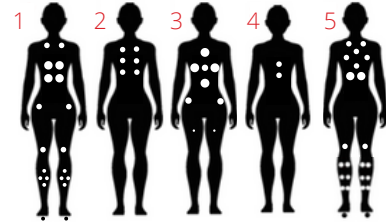

AMBIANCE®

FIREPLACES | BBQ | OUTDOORS | SPAS

| Thermēa L523

89"x89"x37"

WATER JETS
65

5 Places : 2 lounges, 3 seats
Weights : 3935 lbs full (935 lbs empty)
Volume : 1360 liters

Technical

- > 1 dual speed pump : 3hp 7bhp
- > 1 single speed pump : 3hp 7bhp
- > Electricity : 240V GFCI 60A

CABINET COLOUR

Mohogany

Grey Marble

ACRYLIC COLOUR

Smoky Mountain

Sterling Silver

Storm Clouds

Midnight Canyon

Tuscan Sun

**Fees applied on Midnight Canyon color*

Included

- > Spa cover 5"/3" sunbrella
- > Backlit control valves
- > Two-tone chrome jets
- > 1-1/2" Insulation
- > Gecko control system
- > 2 backlit waterfalls
- > Keyboard K1000 touch screen
- > Ozone
- > Waterline LED
- > Light in the corner
- > 2 Cups holder
- > Champagne bucket